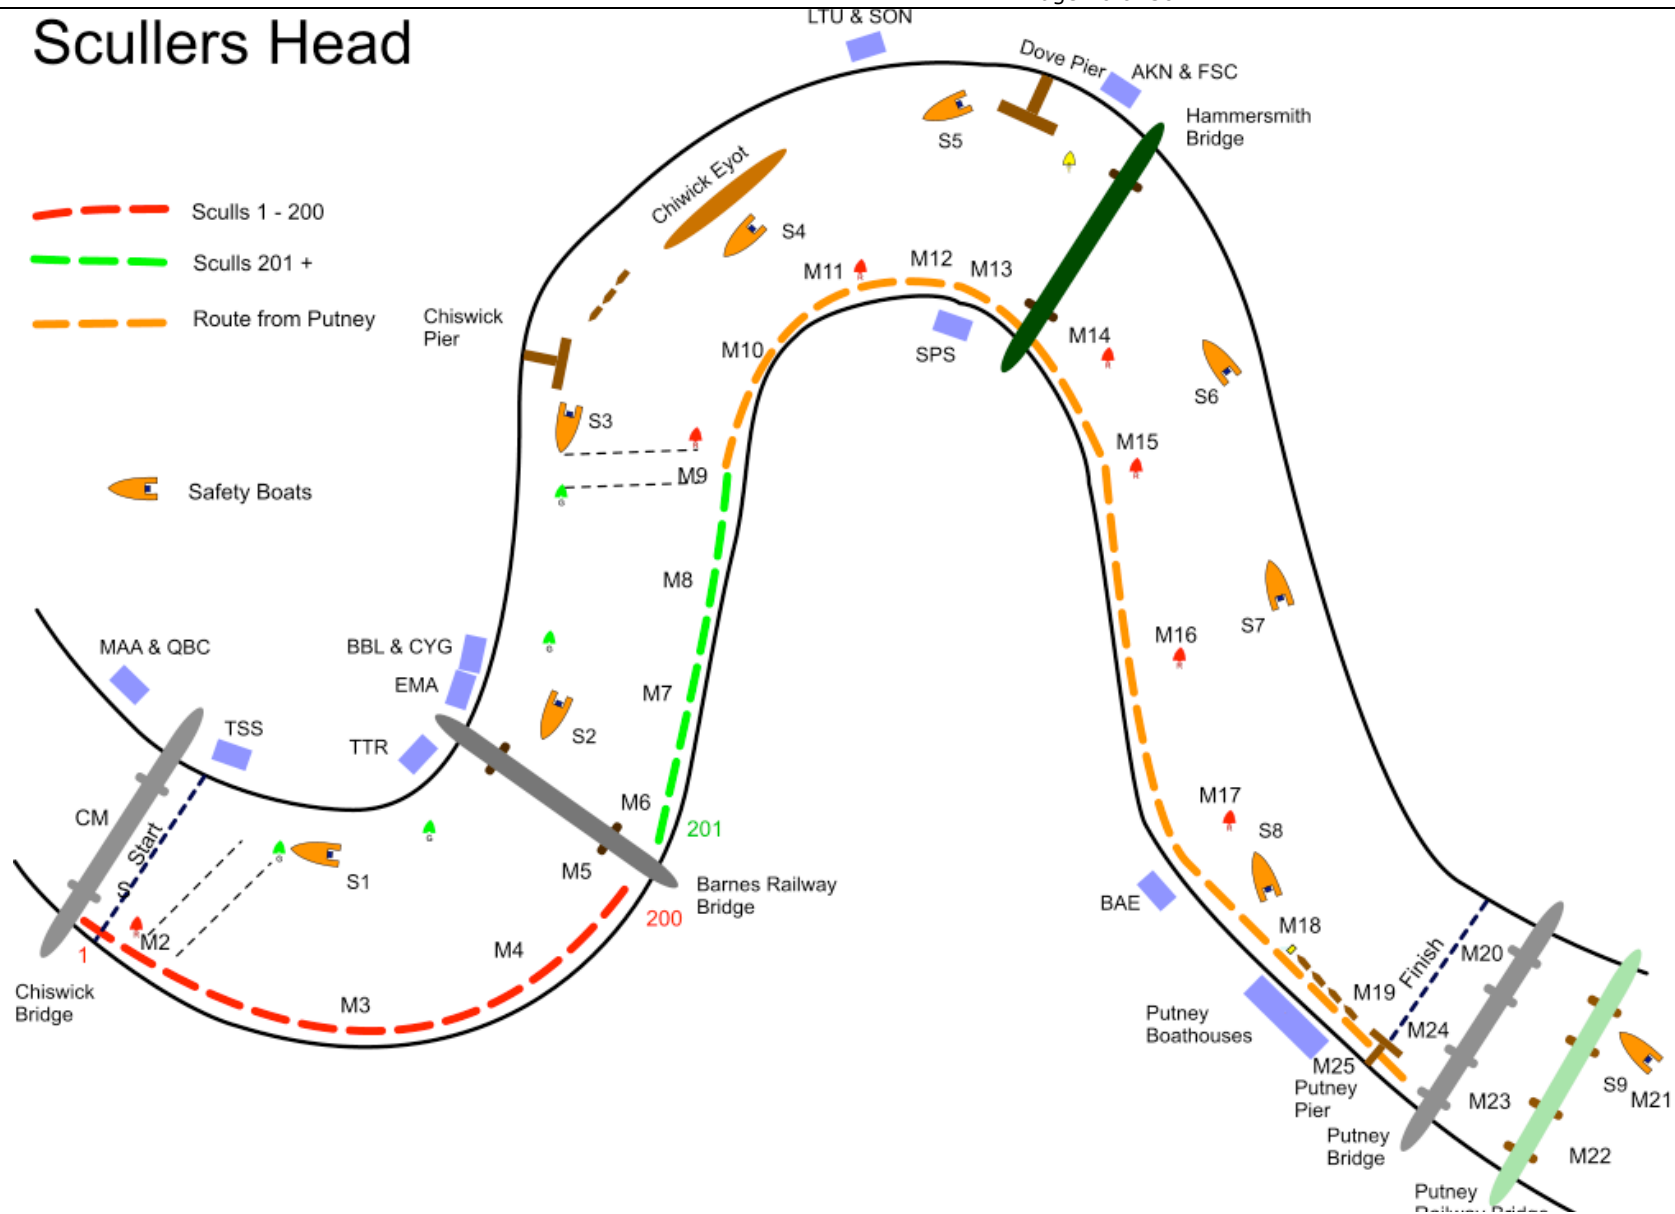

Scullers Head

Marshalling at the Start

Marshalling at the Finish

Scullers Head

Recovery Sites

- R1 Embankment SW15 1LB
- R2 Barn Elms SW13 0DG
- R3 Lower Mall W6 9DJ
- R4 St. Paul's School SW13 9JT
- R5 Linden House W6 9TA
- R6 Chiswick Pier
- R7 CSBC/Emanuel BC W4 2SH
- R8 Thames Tradesmen RC W4 2SH
- R9 Tideway Scullers W4 2SH
- R10 Quintin BC W4 3UJ
- R11 Putney Town RC TW9 4EN

-  Ambulance Location
-  Safety Boats