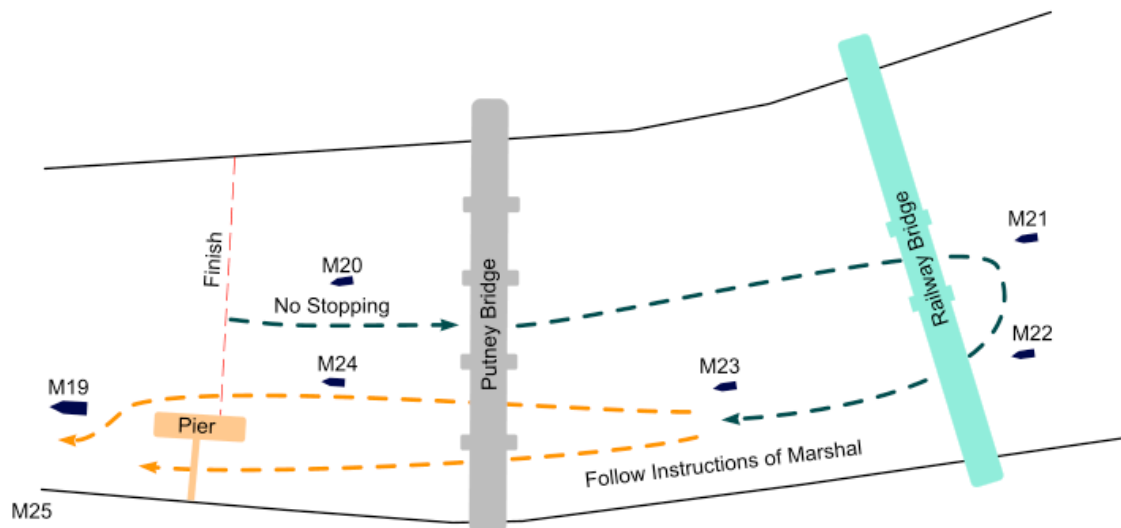

Scullers Head

Marshalling at the Start

Marshalling at the Finish

Scullers Head

Recovery Sites

- R1 Embankment SW15 1LB
- R2 Barn Elms SW13 0DG
- R3 Lower Mall W6 9DJ
- R4 St. Paul's School SW13 9JT
- R5 Linden House W6 9TA
- R6 Chiswick Pier
- R7 CSBC/Emanuel BC W4 2SH
- R8 Thames Tradesmen RC W4 2SH
- R9 Tideway Scullers W4 2SH
- R10 Quintin BC W4 3UJ
- R11 Putney Town RC TW9 4EN

-  Ambulance Location
-  Safety Boats