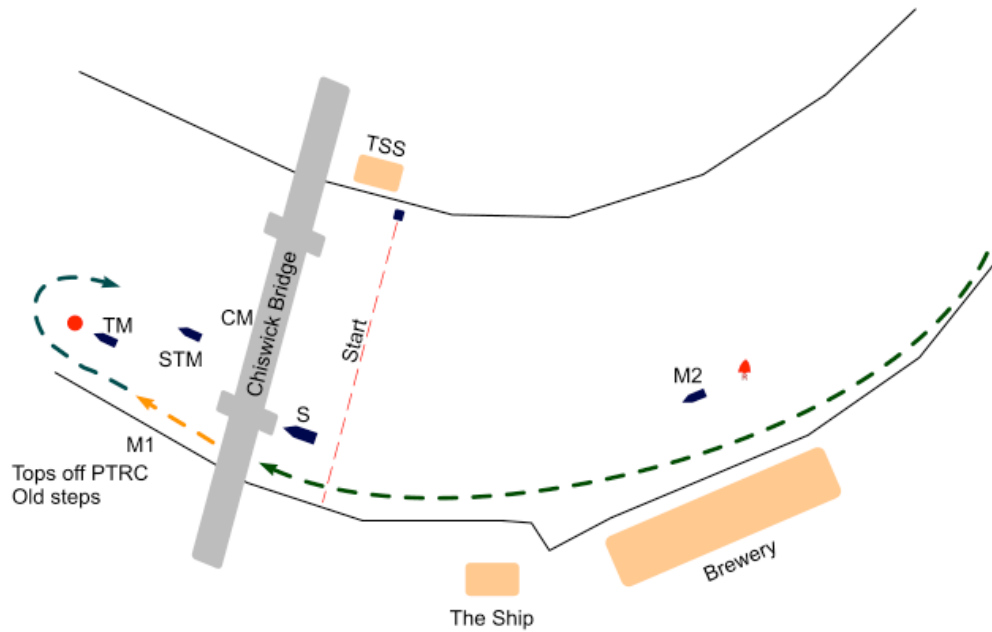

Scullers Head

Marshalling at the Start

Marshalling at the Finish

Scullers Head

Recovery Sites

- R1 Embankment SW15 1LB
- R2 Barn Elms SW13 0DG
- R3 Lower Mall W6 9DJ
- R4 St. Paul's School SW13 9JT
- R5 Linden House W6 9TA
- R6 Chiswick Pier
- R7 CSBC/Emanuel BC W4 2SH
- R8 Thames Tradesmen RC W4 2SH
- R9 Tideway Scullers W4 2SH
- R10 Quintin BC W4 3UJ
- R11 Putney Town RC TW9 4EN

-  Ambulance Location
-  Safety Boats